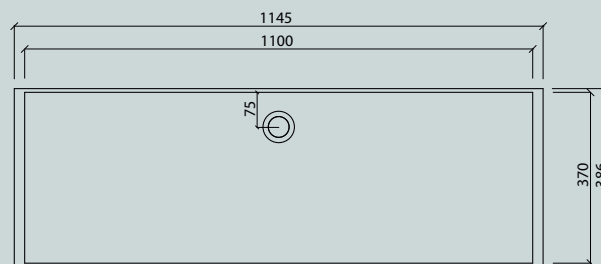

### Washbasin design

vda

VDA 47

VDA 58

VDA 58.200

VDA 58.370

VDA 1100

With clear geometries and deliberate emphasis on the basin shapes, the VDC series enable you to achieve individual styling in your bathroom.

VDC 1100-2

VDC x.230

VDC x.260

VDC x.280

VDC x.300

VDC x.370

Flexible lengths are possible with the VDC series. Create your own individual washstands from 300 mm to max. 1500 mm long.

VIVARI® TOP picks up the traditional shape of the washbasin. The clear emphasis on the basin shape transforms them into a contemporary design.