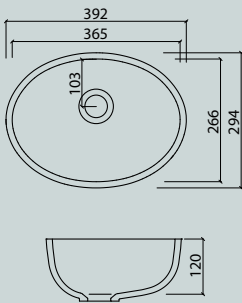

VIVARI® VO series – attractive designs for your bathroom. Whether as a single or double washstand, VIVARI® basins give your bathroom a personal touch. Available as an integrated or countertop bowl, VIVARI® VO Series offers a strong design statement for your bathroom.

Washbasin oval

VO

VO 37