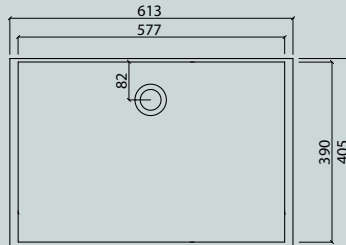

As an integral part of the washstands, VIVARI® basins are the hygienic partner in your daily life.

Washbasin design

vda

VDA 58