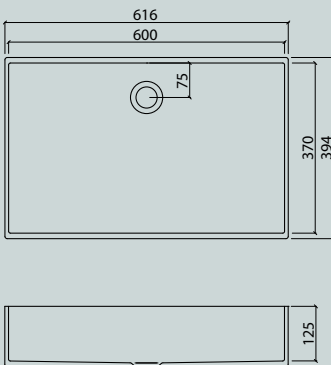

With clear geometries and deliberate emphasis on the basin shapes, the VDC series enable you to achieve individual styling in your bathroom.

Washbasin design

vdc

VDC 600