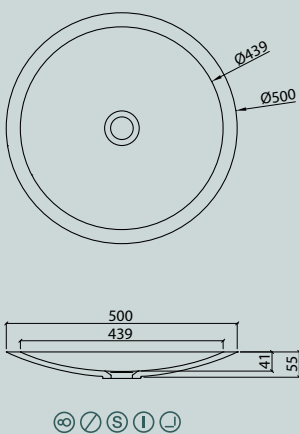

The circle is a shape with maximum symmetry.

Sit-on basin/
Sit-on bowls

vdr/vr

VDR 30/TOP