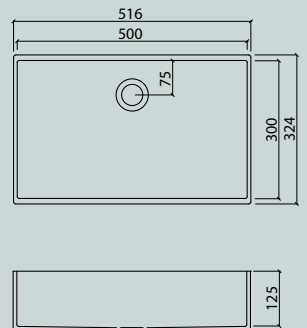

VDC 500.300