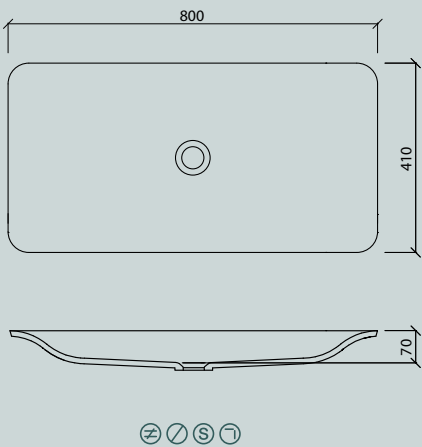

Use the VB series to individually design the washing area for your little ones according to your own ideas.

Washbasin baby

VB 800