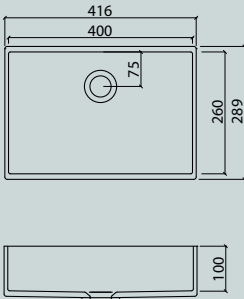

Washbasin design

vdc

VDC 400.260