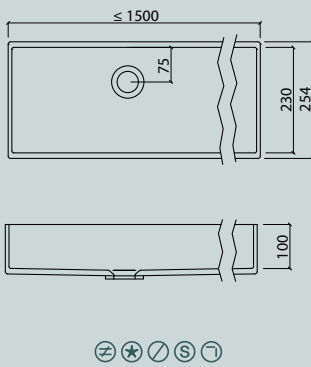

### Washbasin design

vdc

VDC 400.260

VDC 450.300

VDC 450

VDC 500.300

VDC 600

VDC 600.300

VDC 1100-2

VDC x.230

VDC x.260

VDC x.280

VDC x.300

VDC x.370

Flexible lengths are possible with the VDC series. Create your own individual washstands from 300 mm to max. 1500 mm long.

VIVARI® TOP picks up the traditional shape of the washbasin. The clear emphasis on the basin shape transforms them into a contemporary design.