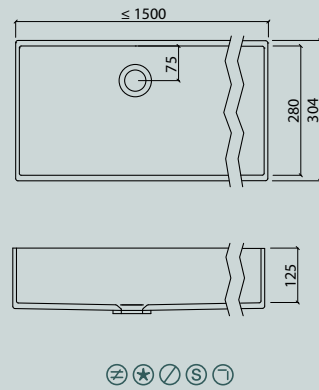

VDC 1100-2

VDC x.230

VDC x.260

VDC x.280

VDC x.300

VDC x.370

Flexible lengths are possible with the VDC series. Create your own individual washstands from 300 mm to max. 1500 mm long.

VIVARI® TOP picks up the traditional shape of the washbasin. The clear emphasis on the basin shape transforms them into a contemporary design.

Sit-on basins

vdc

VDC 400.260 TOP

VDC 450.300 TOP

VDC 450 TOP

VDC 600.300 TOP

VDC 1100 TOP

VDC 500.300 TOP