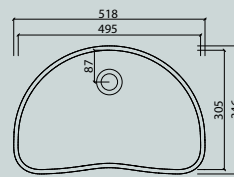

Washbasin design

vds/vdh

Opt for understatement in your bathroom with the unusual shapes of the VDS/VDH series. Use the colour diversity of the solid surface materials.