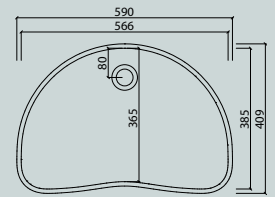

Washbasin design

vds/vdh

Opt for understatement in your bathroom with the unusual shapes of the VDS/VDH series. Use the colour diversity of the solid surface materials.