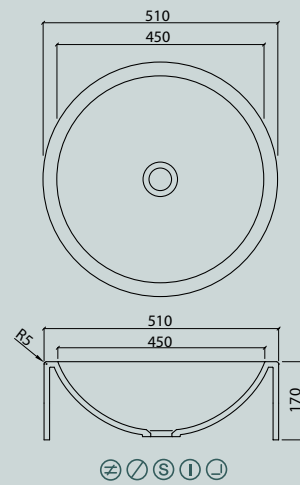

The circle is a shape with maximum symmetry.

Sit-on basin/
Sit-on bowls

vdr/vr

VDR 30/TOP

VDR 45/TOP