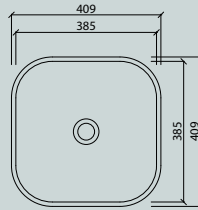

Washbasin design

vds/vdh

Opt for understatement in your bathroom with the unusual shapes of the VDS/VDH series. Use the colour diversity of the solid surface materials.