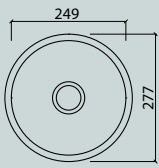

### Sit-on basins

series vdc	12
series vda	14
series vdr/vr	15
series vdro	16

### Vanity

series vds	17
------------	----

All dimensions in mm. Colour variation and change of dimension may vary due to the installation method.

VR 24

VR 30

VR 37

VR 45