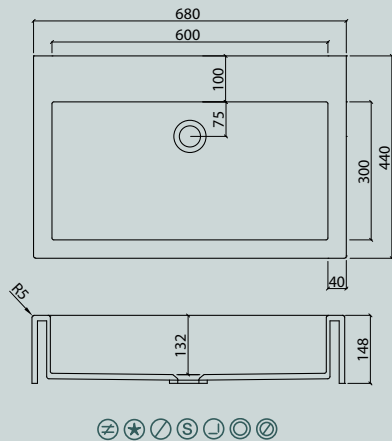

VDC 1100-2

VDC x.230

VDC x.260

VDC x.280

VDC x.300

VDC x.370

Flexible lengths are possible with the VDC series. Create your own individual washstands from 300 mm to max. 1500 mm long.

VIVARI® TOP picks up the traditional shape of the washbasin. The clear emphasis on the basin shape transforms them into a contemporary design.

Sit-on basins

vdc

VDC 400.260 TOP

VDC 450.300 TOP

VDC 450 TOP

VDC 600.300 TOP

VDC 1100 TOP

VDC 500.300 TOP