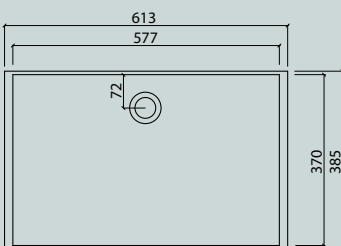

### Washbasin design

vda

VDA 47

VDA 58

VDA 58.200

VDA 58.370

VDA 1100

With clear geometries and deliberate emphasis on the basin shapes, the VDC series enable you to achieve individual styling in your bathroom.

VDC 1100-2

VDC x.230

VDC x.260

VDC x.280

VDC x.300

VDC x.370

Flexible lengths are possible with the VDC series. Create your own individual washstands from 300 mm to max. 1500 mm long.

VIVARI® TOP picks up the traditional shape of the washbasin. The clear emphasis on the basin shape transforms them into a contemporary design.