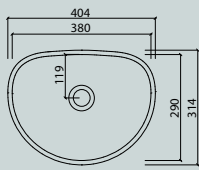

Washbasin design

vds/vdh

Opt for understatement in your bathroom with the unusual shapes of the VDS/VDH series. Use the colour diversity of the solid surface materials.