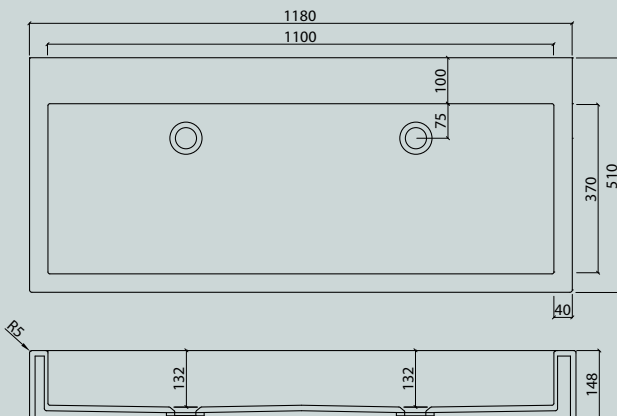

VDC 1100-2 TOP