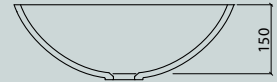

### Vanity

series vds	17
------------	----

All dimensions in mm. Colour variation and change of dimension may vary due to the installation method.

VR 24

VR 30

VR 37

VR 45

### Washbasin round

vr

The VR series basins adapt to every installation situation, the outlet cover is available in two formats: Standard (S) and Integrated (I).

Standard (S)

Integrated (I)

VIVARI® VO series – attractive designs for your bathroom. Whether as a single or double washstand, VIVARI® basins give your bathroom a personal touch. Available as an integrated or countertop bowl, VIVARI® VO Series offers a strong design statement for your bathroom.