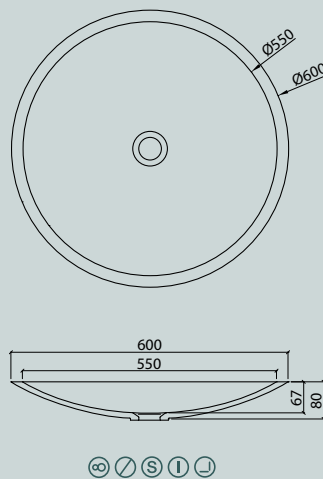

VR 60 FS

VDRO 37