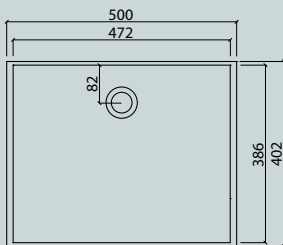

Washbasin design

vda

VDA 47