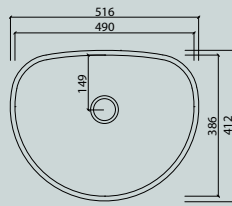

Washbasin design

vds/vdh

Opt for understatement in your bathroom with the unusual shapes of the VDS/VDH series. Use the colour diversity of the solid surface materials.