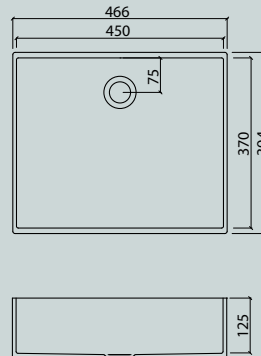

With clear geometries and deliberate emphasis on the basin shapes, the VDC series enable you to achieve individual styling in your bathroom.

Washbasin design

vdc

VDC 450