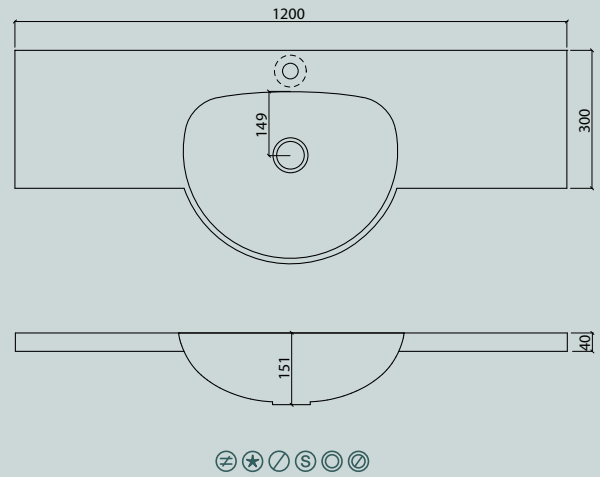

VIVARI® WT is the compact solution for your bathroom. With an integrated top, the washstands allow you a unique creative and flexible option to realise your own personal ideas.

Vanity

vds

VDS 37 WT

VDS 49 WT