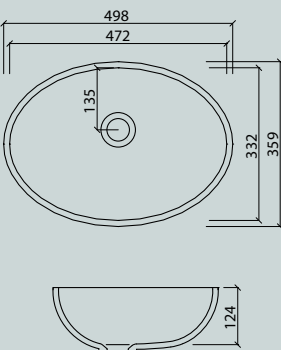

VIVARI® VO series – attractive designs for your bathroom. Whether as a single or double washstand, VIVARI® basins give your bathroom a personal touch. Available as an integrated or countertop bowl, VIVARI® VO Series offers a strong design statement for your bathroom.

Washbasin oval

VO

VO 48