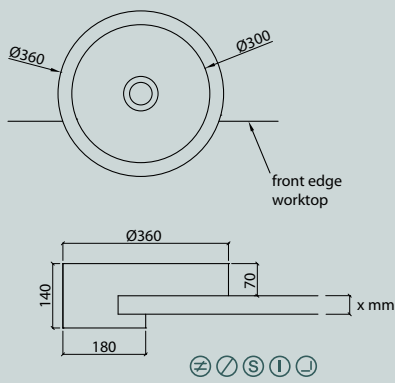

Semi-recessed basins

vdro

VIVARI® VDRO series, the basin option for washing areas with limited space. The precisely defined edge enables precise fitting installation in all countertop materials.