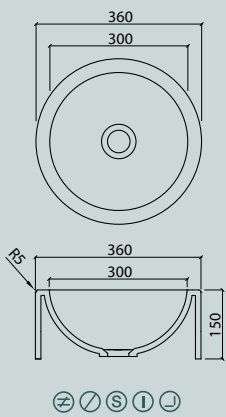

### Vanity

series vds	17
------------	----

All dimensions in mm. Colour variation and change of dimension may vary due to the installation method.

VR 24

VR 30

VR 37

VR 45

VDC 1100-2

VDC x.230

VDC x.260

VDC x.280

VDC x.300

VDC x.370

Flexible lengths are possible with the VDC series. Create your own individual washstands from 300 mm to max. 1500 mm long.

VIVARI® TOP picks up the traditional shape of the washbasin. The clear emphasis on the basin shape transforms them into a contemporary design.

VDA 58 TOP

VDA 58.370 TOP

VDA 1100 TOP

The circle is a shape with maximum symmetry.

Sit-on basin/  
Sit-on bowls

vdr/vr

VDR 30/TOP

VDR 37/TOP