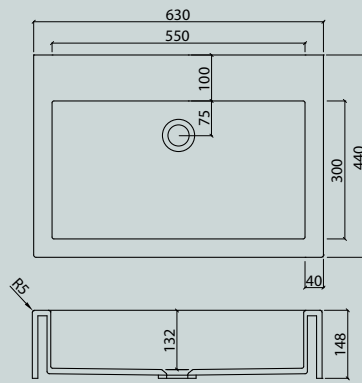

VDC 550.300 TOP