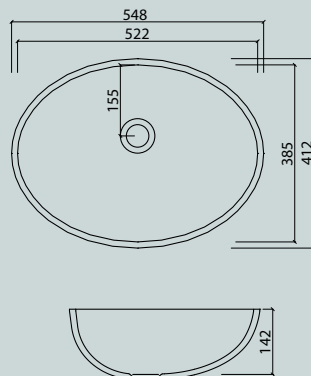

VIVARI® VO series – attractive designs for your bathroom. Whether as a single or double washstand, VIVARI® basins give your bathroom a personal touch. Available as an integrated or countertop bowl, VIVARI® VO Series offers a strong design statement for your bathroom.

Washbasin oval

VO

VO 53