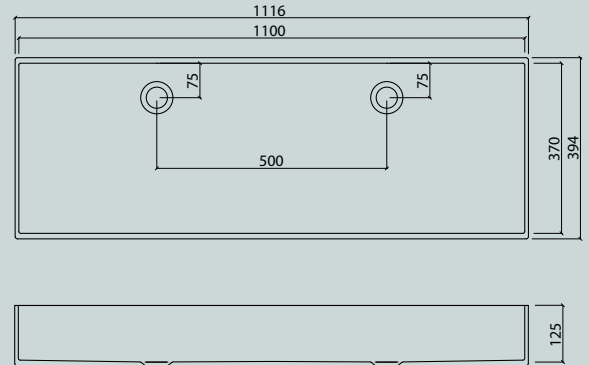

VDC 1100-2

VDC x.230

VDC x.260

VDC x.280

VDC x.300

VDC x.370

Flexible lengths are possible with the VDC series. Create your own individual washstands from 300 mm to max. 1500 mm long.

VIVARI® TOP picks up the traditional shape of the washbasin. The clear emphasis on the basin shape transforms them into a contemporary design.