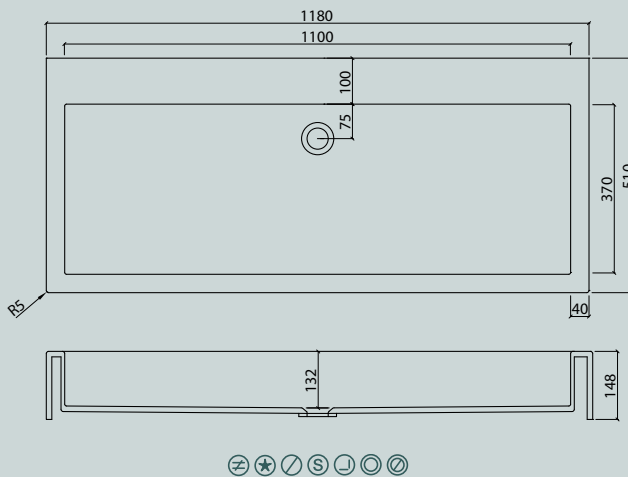

VDC 1100-2

VDC x.230

VDC x.260

VDC x.280

VDC x.300

VDC x.370

Flexible lengths are possible with the VDC series. Create your own individual washstands from 300 mm to max. 1500 mm long.

VIVARI® TOP picks up the traditional shape of the washbasin. The clear emphasis on the basin shape transforms them into a contemporary design.

Sit-on basins

vdc

VDC 400.260 TOP

VDC 450.300 TOP

VDC 450 TOP

VDC 600.300 TOP

VDC 1100 TOP

VDC 500.300 TOP

VDA 58 TOP

VDA 58.370 TOP

VDA 1100 TOP

The circle is a shape with maximum symmetry.

Sit-on basin/  
Sit-on bowls

vdr/vr

VDR 30/TOP

VDR 37/TOP