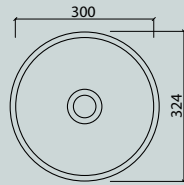

### Vanity

series vds	17
------------	----

All dimensions in mm. Colour variation and change of dimension may vary due to the installation method.

VR 24

VR 30

VR 37

VR 45