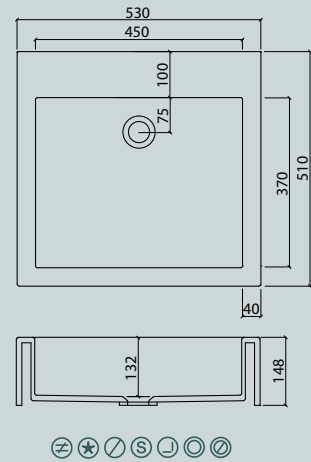

VDC 1100-2

VDC x.230

VDC x.260

VDC x.280

VDC x.300

VDC x.370

Flexible lengths are possible with the VDC series. Create your own individual washstands from 300 mm to max. 1500 mm long.

VIVARI® TOP picks up the traditional shape of the washbasin. The clear emphasis on the basin shape transforms them into a contemporary design.

Sit-on basins

vdc

VDC 400.260 TOP

VDC 450.300 TOP

VDC 450 TOP

VDC 600.300 TOP

VDC 1100 TOP

VDC 500.300 TOP