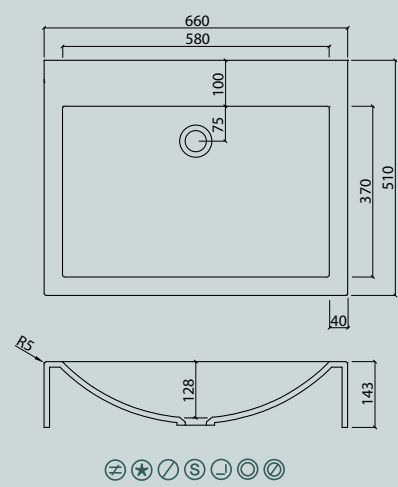

VDC 1100-2

VDC x.230

VDC x.260

VDC x.280

VDC x.300

VDC x.370

Flexible lengths are possible with the VDC series. Create your own individual washstands from 300 mm to max. 1500 mm long.

VIVARI® TOP picks up the traditional shape of the washbasin. The clear emphasis on the basin shape transforms them into a contemporary design.

VDA 58 TOP

VDA 58.370 TOP

VDA 1100 TOP

The circle is a shape with maximum symmetry.

Sit-on basin/  
Sit-on bowls

vdr/vr

VDR 30/TOP

VDR 37/TOP