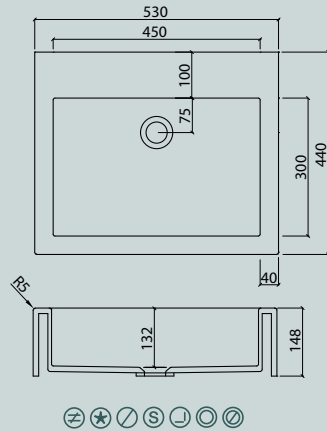

VDC 1100-2

VDC x.230

VDC x.260

VDC x.280

VDC x.300

VDC x.370

Flexible lengths are possible with the VDC series. Create your own individual washstands from 300 mm to max. 1500 mm long.

VIVARI® TOP picks up the traditional shape of the washbasin. The clear emphasis on the basin shape transforms them into a contemporary design.

Sit-on basins

vdc

VDC 400.260 TOP

VDC 450.300 TOP

VDC 450 TOP

VDC 600.300 TOP

VDC 1100 TOP

VDC 500.300 TOP