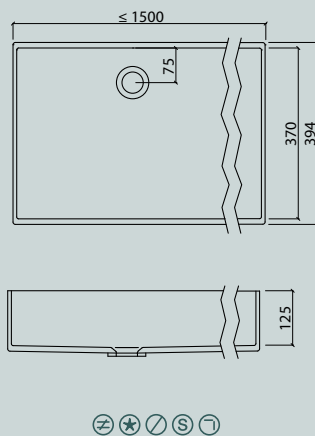

VDC 1100-2

VDC x.230

VDC x.260

VDC x.280

VDC x.300

VDC x.370

Flexible lengths are possible with the VDC series. Create your own individual washstands from 300 mm to max. 1500 mm long.

VIVARI® TOP picks up the traditional shape of the washbasin. The clear emphasis on the basin shape transforms them into a contemporary design.

Sit-on basins

vdc

VDC 400.260 TOP

VDC 450.300 TOP

VDC 450 TOP

VDC 600.300 TOP

VDC 1100 TOP

VDC 500.300 TOP