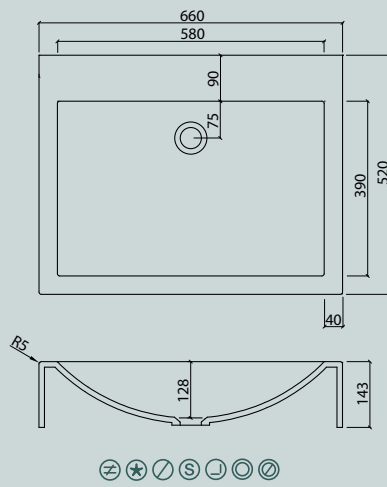

VDC 1100-2

VDC x.230

VDC x.260

VDC x.280

VDC x.300

VDC x.370

Flexible lengths are possible with the VDC series. Create your own individual washstands from 300 mm to max. 1500 mm long.

VIVARI® TOP picks up the traditional shape of the washbasin. The clear emphasis on the basin shape transforms them into a contemporary design.

Sit-on basins

vdc

VDC 400.260 TOP

VDC 450.300 TOP

VDC 450 TOP

VDC 600.300 TOP

VDC 1100 TOP

VDC 500.300 TOP

VDA 58 TOP

VDA 58.370 TOP

VDA 1100 TOP

The circle is a shape with maximum symmetry.

Sit-on basin/  
Sit-on bowls

vdr/vr

VDR 30/TOP

VDR 37/TOP