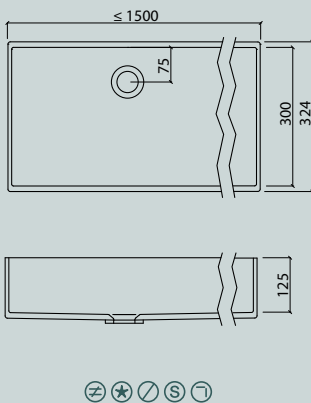

VDC 1100-2

VDC x.230

VDC x.260

VDC x.280

VDC x.300

VDC x.370

Flexible lengths are possible with the VDC series. Create your own individual washstands from 300 mm to max. 1500 mm long.

VIVARI® TOP picks up the traditional shape of the washbasin. The clear emphasis on the basin shape transforms them into a contemporary design.

Sit-on basins

vdc

VDC 400.260 TOP

VDC 450.300 TOP

VDC 450 TOP

VDC 600.300 TOP

VDC 1100 TOP

VDC 500.300 TOP