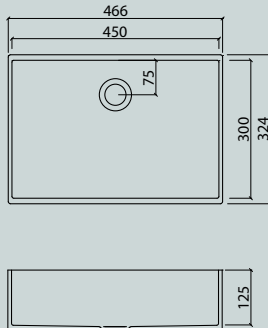

VDC 450.300