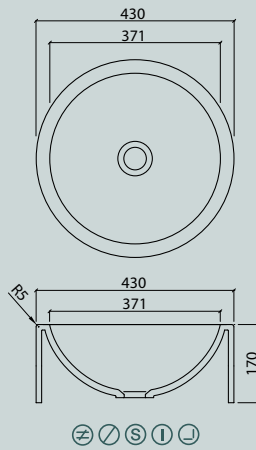

### Vanity

series vds	17
------------	----

All dimensions in mm. Colour variation and change of dimension may vary due to the installation method.

VR 24

VR 30

VR 37

VR 45

VDC 1100-2

VDC x.230

VDC x.260

VDC x.280

VDC x.300

VDC x.370

Flexible lengths are possible with the VDC series. Create your own individual washstands from 300 mm to max. 1500 mm long.

VIVARI® TOP picks up the traditional shape of the washbasin. The clear emphasis on the basin shape transforms them into a contemporary design.

VDA 58 TOP

VDA 58.370 TOP

VDA 1100 TOP

The circle is a shape with maximum symmetry.

Sit-on basin/  
Sit-on bowls

vdr/vr

VDR 30/TOP

VDR 37/TOP