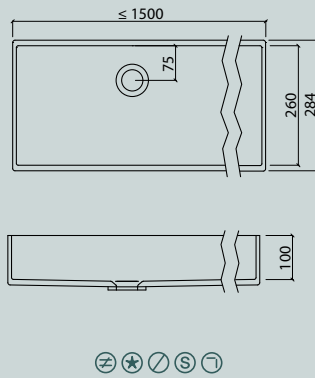

VDC 1100-2

VDC x.230

VDC x.260

VDC x.280

VDC x.300

VDC x.370

Flexible lengths are possible with the VDC series. Create your own individual washstands from 300 mm to max. 1500 mm long.

VIVARI® TOP picks up the traditional shape of the washbasin. The clear emphasis on the basin shape transforms them into a contemporary design.

Sit-on basins

vdc

VDC 400.260 TOP

VDC 450.300 TOP

VDC 450 TOP

VDC 600.300 TOP

VDC 1100 TOP

VDC 500.300 TOP