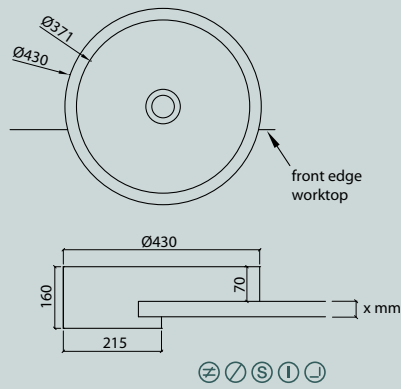

Semi-recessed basins

vdro

VIVARI® VDRO series, the basin option for washing areas with limited space. The precisely defined edge enables precise fitting installation in all countertop materials.