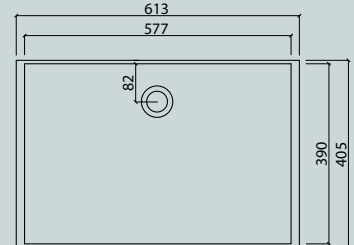

### Washbasin design

vda

VDA 47

VDA 58

VDA 58.200

VDA 58.370

VDA 1100

With clear geometries and deliberate emphasis on the basin shapes, the VDC series enable you to achieve individual styling in your bathroom.

VDC 1100-2

VDC x.230

VDC x.260

VDC x.280

VDC x.300

VDC x.370

Flexible lengths are possible with the VDC series. Create your own individual washstands from 300 mm to max. 1500 mm long.

VIVARI® TOP picks up the traditional shape of the washbasin. The clear emphasis on the basin shape transforms them into a contemporary design.