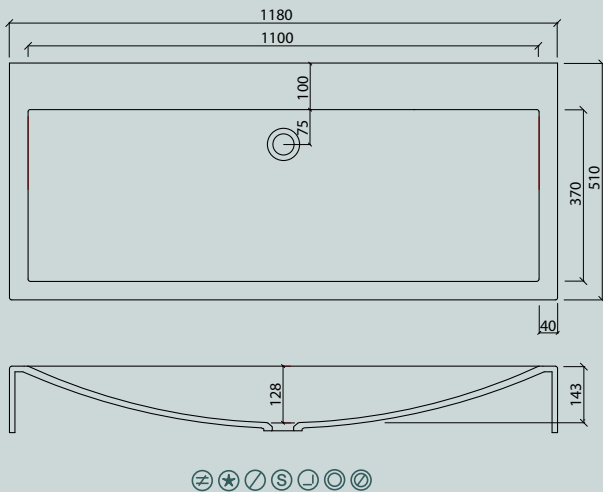

VDC 1100-2

VDC x.230

VDC x.260

VDC x.280

VDC x.300

VDC x.370

Flexible lengths are possible with the VDC series. Create your own individual washstands from 300 mm to max. 1500 mm long.

VIVARI® TOP picks up the traditional shape of the washbasin. The clear emphasis on the basin shape transforms them into a contemporary design.

Sit-on basins

vdc

VDC 400.260 TOP

VDC 450.300 TOP

VDC 450 TOP

VDC 600.300 TOP

VDC 1100 TOP

VDC 500.300 TOP

VDC 550.300 TOP

VDC 600 TOP

VDC 1100-2 TOP

Combined with our  
countertops, with VIVARI®  
TOP you can create your  
own unique washstand.  
Experience limitless  
design diversity.

Sit-on basins

vda

VDA 47 TOP

VDA 58 TOP

VDA 58.370 TOP

VDA 1100 TOP

The circle is a shape with maximum symmetry.

Sit-on basin/  
Sit-on bowls

vdr/vr

VDR 30/TOP

VDR 37/TOP