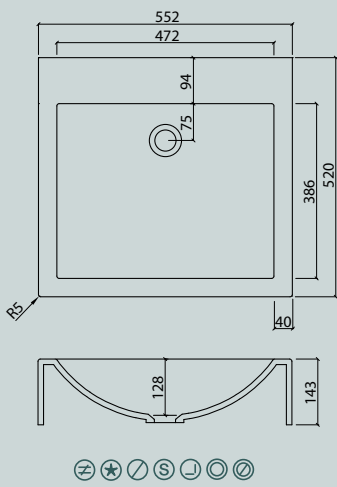

VDC 1100-2

VDC x.230

VDC x.260

VDC x.280

VDC x.300

VDC x.370

Flexible lengths are possible with the VDC series. Create your own individual washstands from 300 mm to max. 1500 mm long.

VIVARI® TOP picks up the traditional shape of the washbasin. The clear emphasis on the basin shape transforms them into a contemporary design.

Sit-on basins

vdc

VDC 400.260 TOP

VDC 450.300 TOP

VDC 450 TOP

VDC 600.300 TOP

VDC 1100 TOP

VDC 500.300 TOP

VDA 58 TOP

VDA 58.370 TOP

VDA 1100 TOP

The circle is a shape with maximum symmetry.

Sit-on basin/  
Sit-on bowls

vdr/vr

VDR 30/TOP

VDR 37/TOP