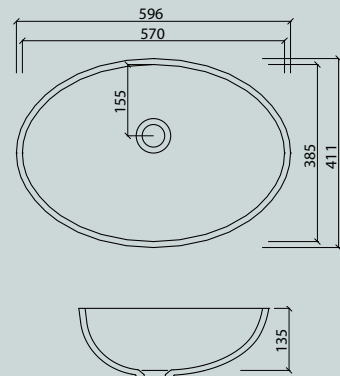

### Vanity

series vds	17
------------	----

All dimensions in mm. Colour variation and change of dimension may vary due to the installation method.

VR 24

VR 30

VR 37

VR 45

**Washbasin oval**

**VO**

Also available as countertop bowl

**VO 37**

**VO 42**

**VO 48**

**VO 53**

**VO 57**