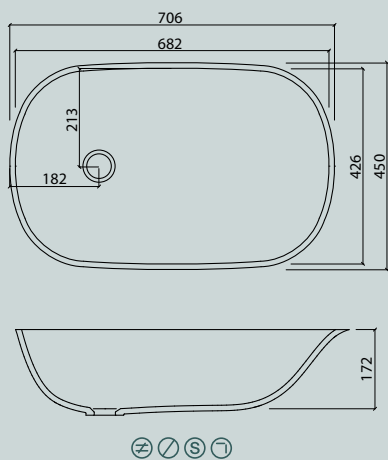

Use the VB series to individually design the washing area for your little ones according to your own ideas.

Washbasin baby

VB 68