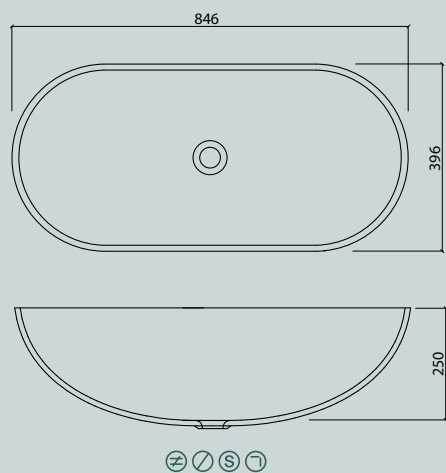

### Vanity

series vds	17
------------	----

All dimensions in mm. Colour variation and change of dimension may vary due to the installation method.

VR 24

VR 30

VR 37

VR 45

**Washbasin baby**

**VB 67**

**VB 68**

**VB 85**

**VB 800**

As an integral part of the washstands, VIVARI® basins are the hygienic partner in your daily life.

### Washbasin design

vda

VDA 47

VDA 58

VDA 58.200

VDA 58.370

VDA 1100

With clear geometries and deliberate emphasis on the basin shapes, the VDC series enable you to achieve individual styling in your bathroom.

VDC 1100-2

VDC x.230

VDC x.260

VDC x.280

VDC x.300

VDC x.370

Flexible lengths are possible with the VDC series. Create your own individual washstands from 300 mm to max. 1500 mm long.

VIVARI® TOP picks up the traditional shape of the washbasin. The clear emphasis on the basin shape transforms them into a contemporary design.