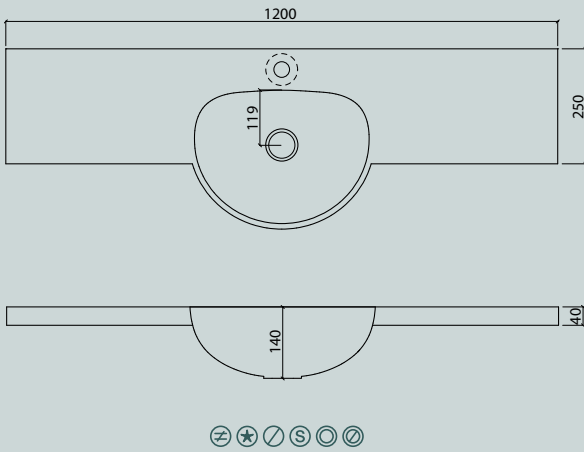

VIVARI® WT is the compact solution for your bathroom. With an integrated top, the washstands allow you a unique creative and flexible option to realise your own personal ideas.

Vanity

vds

VDS 37 WT