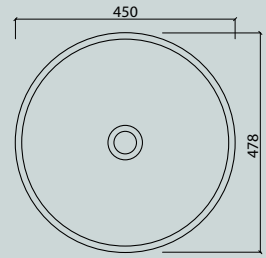

### Vanity

series vds	17
------------	----

All dimensions in mm. Colour variation and change of dimension may vary due to the installation method.

VR 24

VR 30

VR 37

VR 45