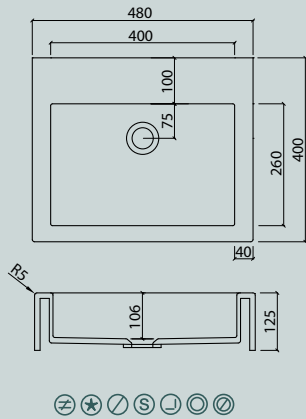

VDC 1100-2

VDC x.230

VDC x.260

VDC x.280

VDC x.300

VDC x.370

Flexible lengths are possible with the VDC series. Create your own individual washstands from 300 mm to max. 1500 mm long.

VIVARI® TOP picks up the traditional shape of the washbasin. The clear emphasis on the basin shape transforms them into a contemporary design.

Sit-on basins

vdc

VDC 400.260 TOP

VDC 450.300 TOP

VDC 450 TOP

VDC 600.300 TOP

VDC 1100 TOP

VDC 500.300 TOP