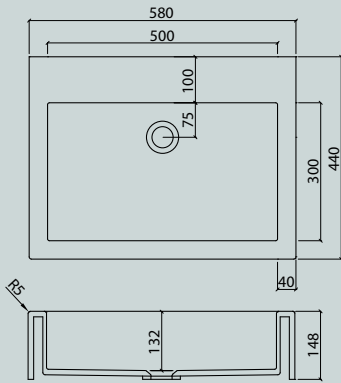

VDC 1100-2

VDC x.230

VDC x.260

VDC x.280

VDC x.300

VDC x.370

Flexible lengths are possible with the VDC series. Create your own individual washstands from 300 mm to max. 1500 mm long.

VIVARI® TOP picks up the traditional shape of the washbasin. The clear emphasis on the basin shape transforms them into a contemporary design.

Sit-on basins

vdc

VDC 400.260 TOP

VDC 450.300 TOP

VDC 450 TOP

VDC 600.300 TOP

VDC 1100 TOP

VDC 500.300 TOP