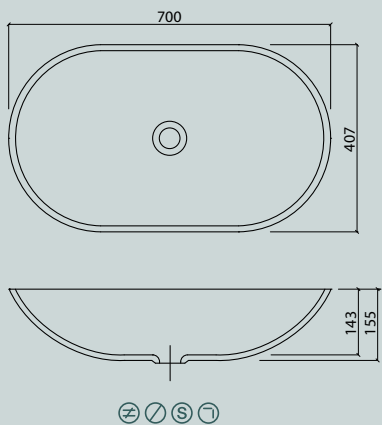

Washbasin baby

VB 67