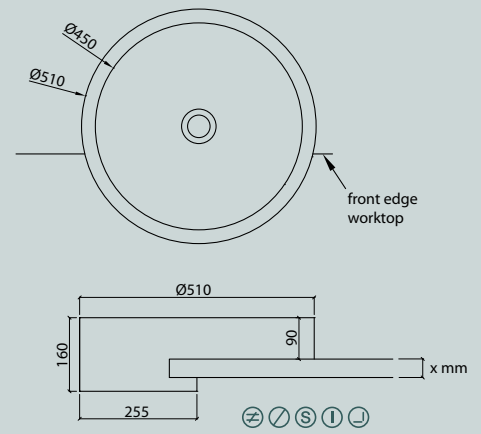

VDRO 45

Semi-recessed basins

vdro

VIVARI® VDRO series, the basin option for washing areas with limited space. The precisely defined edge enables precise fitting installation in all countertop materials.