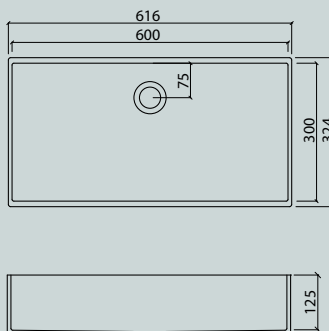

VDC 1100-2

VDC x.230

VDC x.260

VDC x.280

VDC x.300

VDC x.370

Flexible lengths are possible with the VDC series. Create your own individual washstands from 300 mm to max. 1500 mm long.

VIVARI® TOP picks up the traditional shape of the washbasin. The clear emphasis on the basin shape transforms them into a contemporary design.