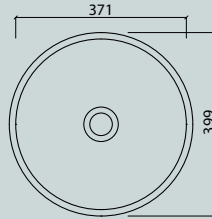

### Vanity

series vds	17
------------	----

All dimensions in mm. Colour variation and change of dimension may vary due to the installation method.

VR 24

VR 30

VR 37

VR 45