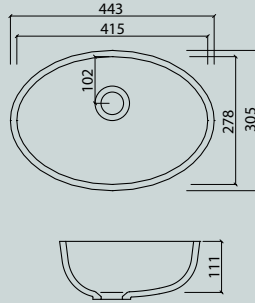

### Vanity

series vds	17
------------	----

All dimensions in mm. Colour variation and change of dimension may vary due to the installation method.

VR 24

VR 30

VR 37

VR 45

**Washbasin oval**

**VO**

Also available as countertop bowl

**VO 37**

**VO 42**

**VO 48**

**VO 53**

**VO 57**